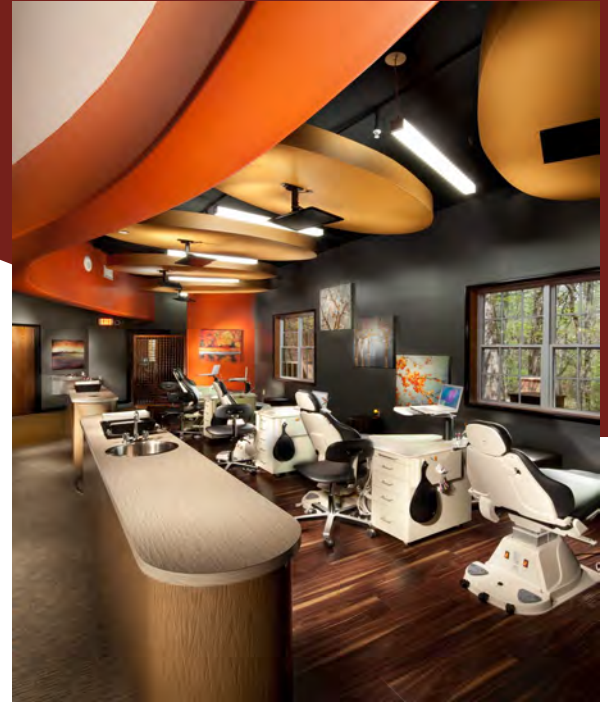

Dental Office For Lease in North Fulton

2,000 SF ORTHODONTIST OFFICE, FULLY FURNISHED, WITH EQUIPMENT

**5755 North Point Parkway, Suite 102
Alpharetta, GA 30022**

[Click Here for Virtual Tour](#)

Size: 2,000 RSF
Lease Rate: \$28 - \$30/SF MG

- State of the Art Dental Office for Lease in North Point Park
- Move-in Ready, Equipment and Furniture Available
- Class A Finishes
- Easily Accessible with Signage
- 7 Treatment Chairs with Apple TV
- 3 Year Lease Preferred
- Beautiful Outdoor Patio Waiting Area
- Media Room for Children